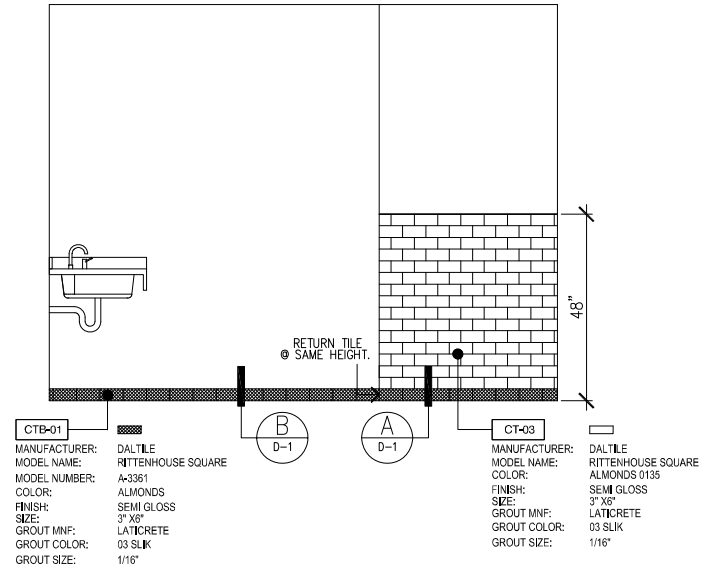

CTB-01
 MANUFACTURER: DALTILE
 MODEL NAME: RITTENHOUSE SQUARE
 MODEL NUMBER: A-3361
 COLOR: ALMONDS
 FINISH: SEMI GLOSS
 SIZE: 3" X6"
 GROUT MNF: LATICRETE
 GROUT COLOR: 03 SLIK
 GROUT SIZE: 1/16"

CT-03
 MANUFACTURER: DALTILE
 MODEL NAME: RITTENHOUSE SQUARE
 COLOR: ALMONDS 0135
 FINISH: SEMI GLOSS
 SIZE: 3" X6"
 GROUT MNF: LATICRETE
 GROUT COLOR: 03 SLIK
 GROUT SIZE: 1/16"

1 MEN'S RESTROOM
 ELEVATION
 SCALE 3/8" = 1' - 0"

CTB-01
 MANUFACTURER: DALTILE
 MODEL NAME: RITTENHOUSE SQUARE
 MODEL NUMBER: A-3361
 COLOR: ALMONDS
 FINISH: SEMI GLOSS
 SIZE: 3" X6"
 GROUT MNF: LATICRETE
 GROUT COLOR: 03 SLIK
 GROUT SIZE: 1/16"

CT-03
 MANUFACTURER: DALTILE
 MODEL NAME: RITTENHOUSE SQUARE
 COLOR: ALMONDS 0135
 FINISH: SEMI GLOSS
 SIZE: 3" X6"
 GROUT MNF: LATICRETE
 GROUT COLOR: 03 SLIK
 GROUT SIZE: 1/16"

2 MEN'S RESTROOM
 ELEVATION
 SCALE 3/8" = 1' - 0"